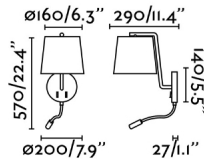

## General characteristics

Fixation	Wall
Type	I
IP	20
voltage	100V-240V
Hertz	50/60Hz
Switch type	On/Off
Max. Power	15W