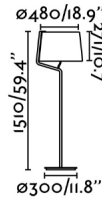

General characteristics

Fixation	Floor
Type	II
IP	20
voltage	100V-240V
Hertz	50/60Hz
Cable meters	1500mm
Switch type	Push
Max. Power	15W

Material

Body/Structure	Steel
Screen	Textile

Finish

Body/Structure	Matt White
Screen	White

Lighting characteristics

Light source included	No
Light source	E27
Light direction	Ambient lighting

Driver

Requires Driver	No