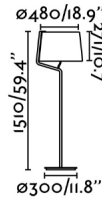

General characteristics

Fixation	Floor
Type	II
IP	20
voltage	100V-240V
Hertz	50/60Hz
Cable meters	1500mm
Switch type	Push
Max. Power	15W

Material

Body/Structure	Steel
Screen	Textile

Finish

Body/Structure	Matt Black
Screen	Black

Lighting characteristics

Light source included	No
Light source	E27
Light direction	Ambient lighting

Driver

Requires Driver	No