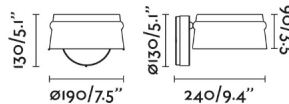

General characteristics

Fixation	Wall
Type	II
IP	20
voltage	220V-240V
Hertz	50/60Hz
Switch type	Touch
Upwards Vertical orientation	⇒ 350°
Max. Power	6W

Material

Body/Structure	Steel
Screen	Wood

Finish

Body/Structure	Matt Black
Screen	Ash Wood