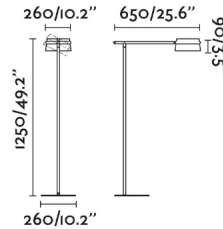

General characteristics

Fixation	Floor
Type	II
IP	20
voltage	220V-240V
Hertz	50/60Hz
Cable meters	2000mm
Switch type	Touch
Upwards Vertical orientation	↻ 43°
Horizontal orientation	↻ 350°
Max. Power	6W