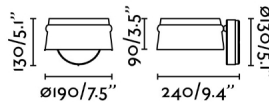

## General characteristics

Fixation	Wall
Type	II
IP	20
voltage	220V-240V
Hertz	50/60Hz
Switch type	Touch
Horizontal orientation	↪ 350°
Max. Power	6W