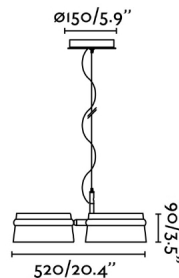

### General characteristics

<b>Fixation</b>	Ceiling
<b>Type</b>	II
<b>IP</b>	20
<b>voltage</b>	100V-240V
<b>Hertz</b>	50/60Hz
<b>Cable meters</b>	1200mm
<b>Tensioner included</b>	Yes
<b>Max. Power</b>	18W