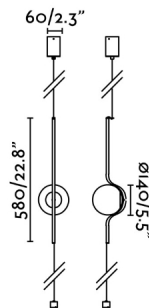

General characteristics

Fixation	Ceiling, Floor
Type	II
IP	20
voltage	220V-240V
Hertz	50/60Hz
Cable meters	1500mm
Switch type	Touch
Tensioner included	Yes
Max. Power	7W

Material

Body/Structure	Steel
Diffuser	Glass