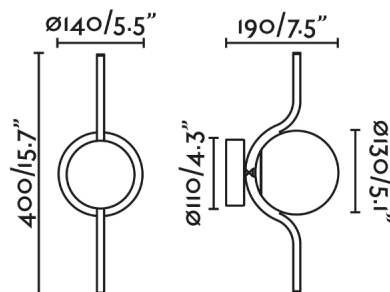

General characteristics

Fixation	Wall
Type	I
IP	20
voltage	100V-240V
Hertz	50/60Hz
Max. Power	7W

Material

Body/Structure	Steel
Diffuser	Glass

Finish

Body/Structure	Matt Black
Diffuser	Opal

Lighting characteristics