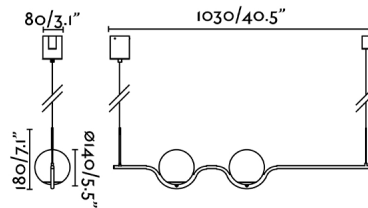

General characteristics

Fixation	Ceiling
Type	I
IP	20
voltage	220V-240V
Hertz	50/60Hz
Cable meters	1500mm
Tensioner included	Yes
Max. Power	14W

Material

Body/Structure	Steel
Diffuser	Glass

Finish

Body/Structure	Matt Black
Diffuser	Opal