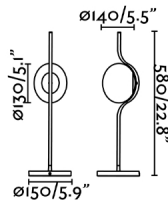

### General characteristics

Fixation	Table
Type	II
IP	20
voltage	220V-240V
Hertz	50/60Hz
Cable meters	2000mm
Switch type	Touch
Max. Power	7W

### Material

Body/Structure	Steel
Diffuser	Glass