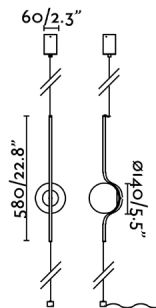

General characteristics

Fixation	Ceiling, Floor
Type	II
IP	20
voltage	220V-240V
Hertz	50/60Hz
Cable meters	1500mm
Switch type	Touch
Tensioner included	Yes
Max. Power	7W

Material

Body/Structure	Steel
-----------------------	-------