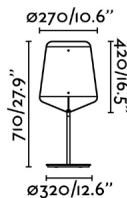

STOOD is a design set created by LÚCID. This lamp combines a wooden shade and an steel structure to provide warmth to any room of your house. The table lamp is perfect for lighting the living room or bedroom. Lighting solutions designed for global markets, compatible with mains voltages: 110 - 120V and 220 - 240V.

General characteristics

Fixation	Table
Type	II
IP	20
voltage	100V-240V
Hertz	50/60Hz
Cable meters	2000mm
Switch type	On/Off
Max. Power	15W

Material

Body/Structure	Steel
Screen	Wood

Finish

Body/Structure	Matt Black
Screen	Cherry Wood