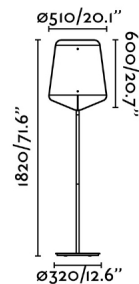

STOOD is a design set created by LÚCID. This lamp combines a wooden shade and an steel structure to provide warmth to any room of your house. The floor lamp is perfect for the living room or dining room and brings versatility to the envsteelment. It can also be a good choice for bedroom lighting. Lighting solutions designed for global markets, compatible with mains voltages: 110 - 120V and 220 - 240V.

General characteristics

Fixation	Floor
Type	II
IP	20
voltage	100V-240V
Hertz	50/60Hz
Cable meters	2000mm
Switch type	Push
Max. Power	15W

Material

Body/Structure	Steel
Screen	Wood

Finish

Body/Structure	Matt Black
Screen	Cherry Wood