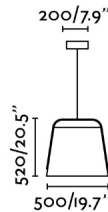

STOOD is a design set created by LÚCID. This lamp combines a wooden shade and an steel structure to provide warmth to any room of your house. The pendant lamp allows to fill the space and for the light to distribute homogeneously on the surface. Lighting solutions designed for global markets, compatible with mains voltages: 110 - 120V and 220 - 240V.

General characteristics

Fixation	Ceiling
Type	II
IP	20
voltage	100V-240V
Hertz	50/60Hz
Cable meters	2000mm
Max. Power	15W

Material

Body/Structure	Steel
Screen	Wood

Finish

Body/Structure	Matt Black
Screen	Cherry Wood