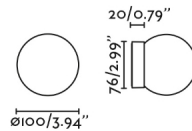

General characteristics

Fixation	Wall, Ceiling
Type	II
IP	44
voltage	220V-240V
Hertz	50/60Hz
Max. Power	7,8W

Material

Body/Structure	Aluminium
Diffuser	Glass

Finish

Body/Structure	Matt White
Diffuser	Opal

Lighting characteristics