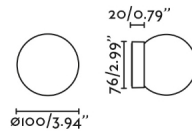

General characteristics

Fixation	Wall, Ceiling
Type	II
IP	44
voltage	220V-240V
Hertz	50/60Hz
Max. Power	7,8W

Material

Body/Structure	Aluminium
Diffuser	Glass
Finish	
Body/Structure	Matt Black
Diffuser	Opal