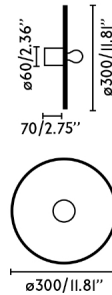

this is recycled

CONFETTI is a collection of designer lights created by Nutcreatives. Its shade is manufactured from recycled bottle top plastic and is produced locally in Valencia. A solution for modern and committed indoor lighting. The shade plays a leading role and complements the bulb, which is perfectly visible. This light fixture can be installed as both a wall light and a ceiling light, and is also available in 30 cm diameter and 7 cm height. CONFETTI allows you to create islands on the ceiling and on the wall. Lighting solutions designed for global markets, compatible with mains voltages: 110 - 120V and 220 - 240V.

## General characteristics

<b>Fixation</b>	Wall, Ceiling
<b>Type</b>	II
<b>IP</b>	20
<b>voltage</b>	100V-240V
<b>Hertz</b>	50/60Hz
<b>Max. Power</b>	15W