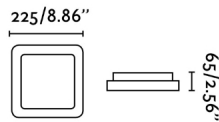

Ceiling lamp with LED technology. The light source is LED 15W 3000K (included). This lamp lights up uniformly and it's perfect for indoor lighting.

General characteristics

Fixation	Ceiling, Wall
Type	I
IP	20
voltage	220V-240V
Hertz	50/60Hz
Max. Power	13W

Material

Body/Structure	PS
Diffuser	PS

Finish

Body/Structure	Satin Nickel
Diffuser	Opal

Lighting characteristics

Light source included	Yes
Light source	SMD LED
Temperature	3000K
LM	869lm
CRI	>80
Light direction	Ambient lighting
Energy classification	D

Driver

Requires Driver	Yes
Driver included	Yes