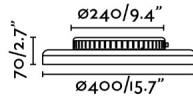

General characteristics

Fixation	Ceiling, Wall
Type	I
IP	20
voltage	220V-240V
Hertz	50/60Hz
Max. Power	24W

Material

Body/Structure	Steel
Diffuser	PMMA

Finish

Body/Structure	Matt Black
Diffuser	Opal

Lighting characteristics