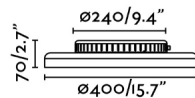

### General characteristics

Fixation	Ceiling, Wall
Type	I
IP	20
voltage	220V-240V
Hertz	50/60Hz
Max. Power	24W